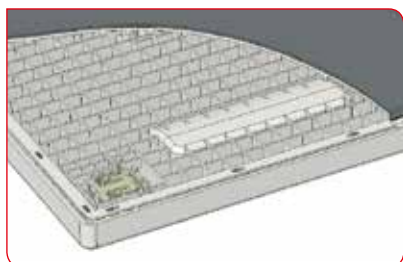

seca clara 803

The rediscovery
of clarity.

product sheet { **seca clara 803**

- Two-component rubber coating. For pleasant footing.
- Four stable rubber feet. For a safe standing.
- 28-millimetre LCD figures. For easy reading.
- More than 170 years of experience. For maximum precision.
- From the global market leader for medical weighing and measuring.

Professional can be so private.

Whether black or white, whether for professional or private use, this seca starter scale satisfies the highest demands made by private persons and anyone who appreciates high-quality workmanship. The seca clara 803 has its strengths on the outside and on the inside. Underneath the weighing platform you'll see longitudinal and cross braces set one centimetre apart, giving the scale unparalleled stability.

Lightening the load.

Thanks to its low tare weight of only 1.4 kilograms and the handle built onto the back, the scale is easy to carry, making it suitable for users on the move. Viewing the measurements is just as easy from the unconventionally big display with 28-millimetre-high figures. You see, seca cuts no corners even with its lowest-priced scale.

28-millimetre LCD figures. For easy reading.

Close ribbing for a sure foothold.

seca clara 803

Technical data

- Capacity: 150 kg / 330 lbs / 23 sts
- Division: 100 g / 0.2 lbs
- Dimensions scale (WxHxD): 316 x 37 x 326 mm
- Weight: 1.5 kg
- Functions: Auto-HOLD, automatic switch-off
- Parts to be delivered: 4 AAA batteries, 4 extension feet for carpets